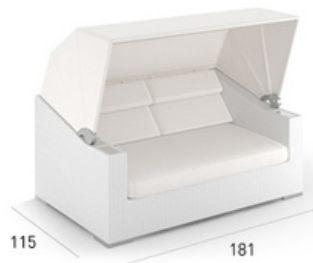

WEAVING COLOURS

- Seashell 015A
- Natural 029A
- Anthracite 122A
- Tropical Brown 001A
- Black 043A