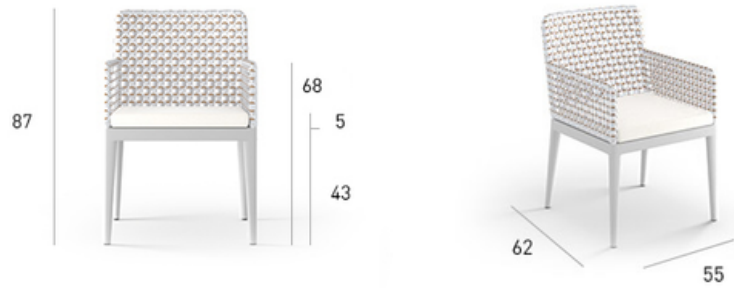

WEAVING COLOURS

- Seashell 105N
- Kalahari 105067N
- Empire 134105N
- Anthracite 116N
- Midnight 116044N