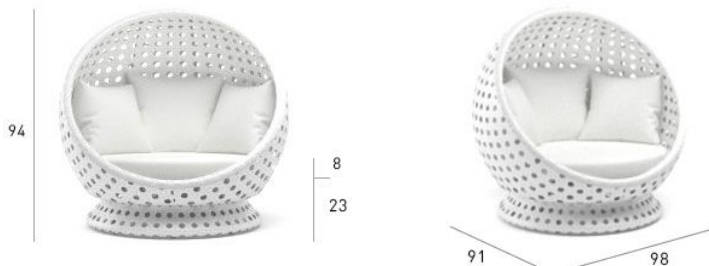

### SPECS

ITEM CODE: 11196  
WEIGHT: 17.1 kg / 37.7 lbs  
VOLUME: 0.87 m<sup>3</sup>  
COM (Customer Own Material): 2.9 m / 3.2 yd  
HS CODE: 9401710000

### DESCRIPTION

The KIDS Moonbase 360° Mini brings playful elegance to any outdoor space, offering little ones a cozy retreat with a fun, rotating design. Its spherical woven structure creates a secure and inviting space for relaxation and imagination, while the durable, weather resistant materials ensure lasting beauty and performance. With plush cushions for added comfort, this charming piece blends high-quality craftsmanship with child-friendly functionality, making it the perfect spot for kids to lounge, play, and dream outdoors.

### FIBER STANDARD

FR-Rating: IMO resolution A.652 (16)

Weather resistant PE fibre with 5 years warranty.

FLECHTFARBEN MOONBASE / WEAVE COLOURS MOONBASE

FLECHTFARBEN MUSE / WEAVE COLOURS MUSE

- |  |                     |  |                  |
|--|---------------------|--|------------------|
|  | Seashell 015H       |  | Seashell 105N    |
|  | Natural 029H        |  | Kalahari 105067N |
|  | Anthracite 122H     |  | Empire 134105N   |
|  | Tropical Brown 001H |  | Anthracite 116N  |
|  | Black 043H          |  | Midnight 116044N |