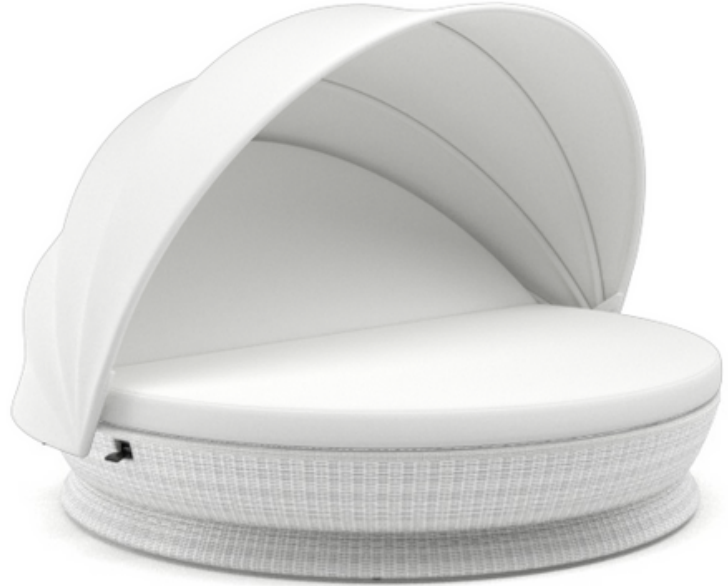

## Daybed With Canopy

Download Links: [3DS FILE](#) | [DWG FILE](#)

Scan or click for more details

### SPECS

ITEM CODE: **11771**  
 WEIGHT: **84.9 kg / 187.2 lbs**  
 VOLUME: **2.11 m<sup>3</sup>**  
 COM: **11.1 m / 12.1 yd (Canopy)**  
**8.8 m / 9.6 yd (Seat+Back)**  
 HS CODE: **9401710000**

### DESCRIPTION

The Cosmos Daybed With Canopy Swiveling 360° brings luxurious shade and comfort to outdoor lounging. Handwoven in weather-resistant PE fiber with a 5-year warranty, it features a smooth swivel base, deep circular seat, and adjustable canopy for sun protection. Plush, removable UV-resistant cushions—upgradeable to acrylic—enhance comfort. Ideal for poolside retreats or garden terraces, this sculptural piece offers privacy, relaxation, and timeless elegance design.