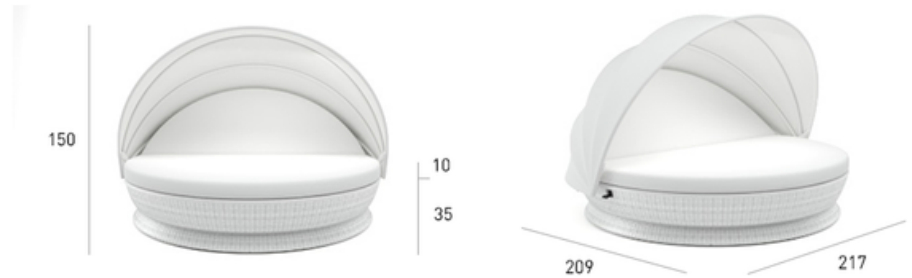

WEAVING COLOURS

- Seashell 019C
- Natural 033C
- Stone Washed 179C
- Anthracite 123C
- Tropical Brown 006C
- Black 046C

OLEFIN FABRIC STANDARD

FR-Rating: TB117 | BS5852 0
UV-resistant fabrics with 1 years warranty. All cushion covers can be removed and washed.
More finishes available upon request.

Plain

Snow White 569	Titanium 651	Silver Grey 561	Smoky Taupe 571	Anthracite 562
Pacific Blue 574	Lime 568	Aruba 573	Camel 570	Black 572

Flecked

Shade White 554	Cloudy Grey 630	Ice Grey 579	Mountain Rock 580	Charcoal 586	Sahara 581
Hazelnut 631	Offshore 645	Spa 585	Amber 624	Cornflower 635	Rioja 583

Acrylic fabrics with 5 years warranty available upon request.

www.bloom-outdoor.com

Version: V4.0 | Date:2026.02.20