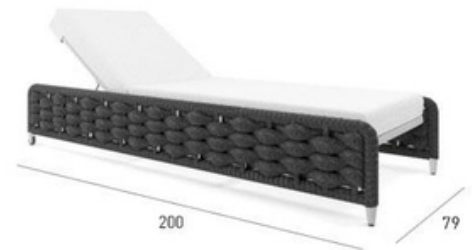

CLOUD

Sun Lounger

Download Links: [3DS FILE](#) | [DWG FILE](#)

Scan or click for more details

SPECS

ITEM CODE: 17247
WEIGHT: 30.7 kg / 67.7 lbs
VOLUME: 0.56 m³
COM: 3.6 m / 3.9 yd
HS CODE: 9401710000

DESCRIPTION

Handwoven with chunky **socks** filled with QuickDryFoam (**QDF**) and wrapped in **100% Olefin** fabric, the CLOUD Sun Lounger evokes the serene sensation of sitting on clouds. Its frame is crafted from marine-grade **powder-coated** aluminum, offering lasting rust resistance. Using the same materials as the socks, the plush cushion delivers matching comfort and can be upgraded to acrylic fabric upon request. Comfortable support for outdoor **lounging** and **sunbathing**.

SOCKS STANDARD

QDF tube wrapped in 100% Olefin fabric. Resistant to UV damage and fading up to 1500 hours of sun.

BASE COLOURS

- Off White P052
- Ash Grey P072
- Linen P057
- Rye Brown P067
- Sepia Brown P025
- Slate P056
- Charcoal P027

ROPE COLOURS

- Light Grey 806J
- Dark Grey 805J

OLEFIN FABRIC STANDARD

FR-Rating: TB117 | BS5852 0
 UV-resistant fabrics with 1 years warranty. All cushion covers can be removed and washed.
 More finishes available upon request.