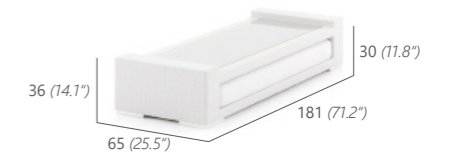

QUADRO DAYBED MIT BANK (FLECHTUNG: SEASHELL, KISSEN: ANTHRACITE, SNOW WHITE, LIME)
 QUADRO DAYBED WITH STOOL (WEAVE: SEASHELL, CUSHION: ANTHRACITE, SNOW WHITE, LIME)

QUADRO DAYBED & LOUNGE

-  Seashell 015A
-  Natural 029A
-  Anthracite 122A
-  Tropical Brown 001A
-  Black 043A

DAYBED
MIT VERDECK
DAYBED
WITH CANOPY
43 kg / 1.99 m³
10949

BANK
INKL. ESG-GLASPLATTE 8MM
BENCH
INCL. TEMPERED
GLASS TOP 8MM
34 kg / 0.41 m³
10940

LOUNGE SESSEL
LOUNGE CHAIR
21 kg / 0.58 m³
10929

2-SITZER SOFA
2-SEATER SOFA
28 kg / 1.09 m³
10931