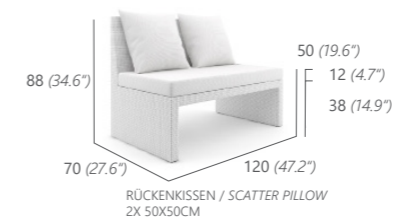

We all want things that make life easier or more beautiful and our new NOOK series easily does both. Perfect in aesthetics and functionality, the various individual components, consisting of an armchair, 2-seater or 3-seater bench, can be seamlessly combined in multiple variations to create your vision. The slightly raised seat makes NOOK the perfect dining area. The collection is available in five vibrant colours and its compact size fits perfectly on balconies. Nobody can resist its unique style and charm.

ESSESSEL
DINING CHAIR
7 kg / 0.43 m³
16101

3-SITZER BANK
3-SEATER BENCH
19 kg / 1.17 m³
16132

2-SITZER BANK
2-SEATER BENCH
13 kg / 0.74 m³
16131

ECKMODUL MITTE
CORNER MODULE CENTER
11 kg / 0.43 m³
16135

MITTELMODUL
MIDDLE MODULE
10 kg / 0.43 m³
16134