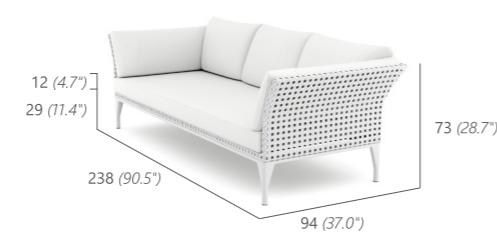

Daybed right,  
middle module small,  
middle module large,  
daybed left,  
coffee table

LOUNGE SESSEL  
LOUNGE CHAIR

13 kg / 0.71 m<sup>3</sup>  
13329

2-SITZER SOFA  
2-SEATER SOFA

19 kg / 1.05 m<sup>3</sup>  
13331

DAYBED RECHTS  
DAYBED RIGHT

14 kg / 1.01 m<sup>3</sup>  
13358

3-SITZER SOFA  
3-SEATER SOFA

27 kg / 1.57 m<sup>3</sup>  
13332

NEW

CHAISE LOUNGE  
CHAISE LOUNGE

12 kg / 0.75 m<sup>3</sup>  
13341

DAYBED LINKS  
DAYBED LEFT

14 kg / 1.01 m<sup>3</sup>  
13357

MITTELMODUL GROSS  
MIDDLE MODULE LARGE

12 kg / 0.68 m<sup>3</sup>  
13333