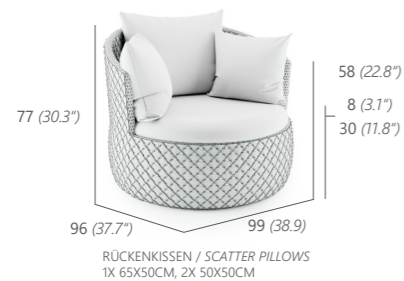

Weitere Informationen zu unseren Kissenfarben finden Sie auf den Seiten 178 -179.
More details on cushion colours on page 178 - 179.

LOUNGE SESSEL
LOUNGE CHAIR
12.5 kg / 0.76 m³
18729