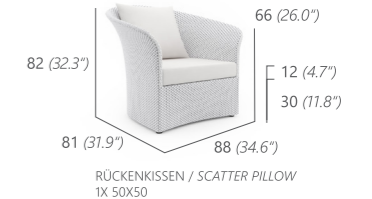

A star is born: Consisting of a lounge armchair, 2-seater sofa, stool and coffee table, our COSY Lounge line is the must-have for design-loving individuals. Horizontally running flat fibres intertwined with vertically running circular fibres, form the unique wickerwork. The organically curved shape in three selectable colour combinations, flatter any environment and thanks to its compact size, COSY easily adapts to the smaller space.

COSY LOUNGE

-  Silver White 105113L
-  White Natural 067019L
-  White Anthracite 116019L

Weitere Informationen zu unseren Kissenfarben finden Sie auf den Seiten 178 - 179.
 More details on cushion colours on page 178 - 179.

2-SITZER SOFA
 2-SEATER SOFA
 12 kg / 0.7 m³
 16031

LOUNGE SESSEL
 LOUNGE CHAIR
 8 kg / 0.43 m³
 16029

HOCKER GROSS
 OTTOMAN LARGE
 7 kg / 0.21 m³
 16040

HOCKER KLEIN
 OTTOMAN SMALL
 5 kg / 0.15 m³
 16030