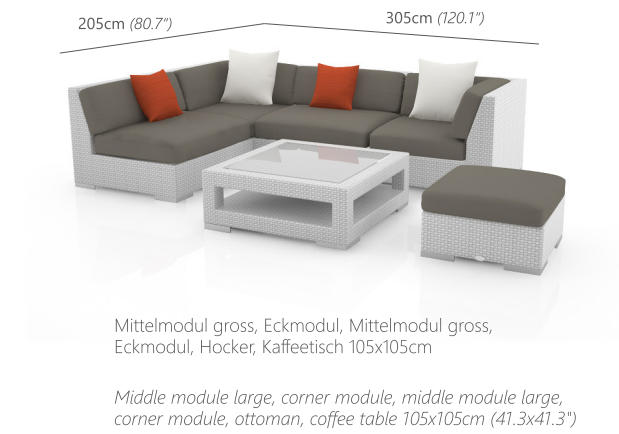

KOMBINATIONSMÖGLICHKEITEN / COMBINATIONS