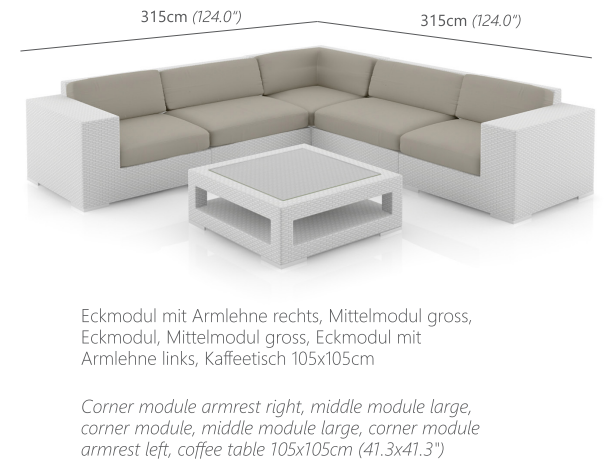

KOMBINATIONSMÖGLICHKEITEN / COMBINATIONS