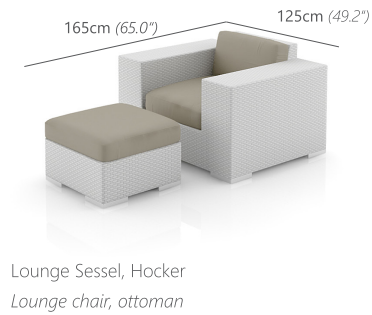

KOMBINATIONSMÖGLICHKEITEN / COMBINATIONS