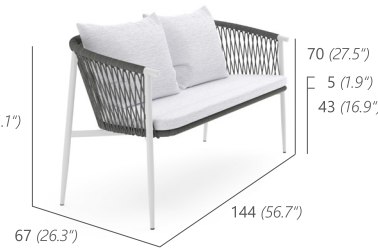

ESSESSEL
ARM CHAIR
6.5 kg / 0.33 m³
15601

BARSTUHL
BAR CHAIR
7 kg / 0.47 m³
15603

ESSBANK 2-SITZER
DINING BENCH
2-SEATER
12.3 kg / 0.80 m³
15671

ESSBANK 3-SITZER
DINING BENCH
3-SEATER
16.1 kg / 1.08 m³
15670