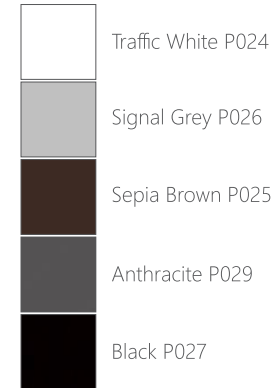

AIR DINING & LOUNGE & SUN LOUNGER

FARBEN GESTELL /
BASE COLOURS

FARBEN ROPE-BESPANNUNG/
ROPE COLOURS