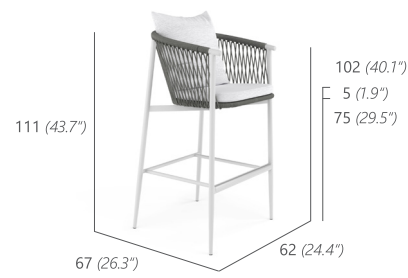

ESSESSEL
ARM CHAIR
6.5 kg / 0.33 m³
15601

BARSTUHL
BAR CHAIR
7 kg / 0.47 m³
15603

ESSBANK 2-SITZER
DINING BENCH
2-SEATER
12.3 kg / 0.80 m³
15671

ESSBANK 3-SITZER
DINING BENCH
3-SEATER
16.1 kg / 1.08 m³
15670