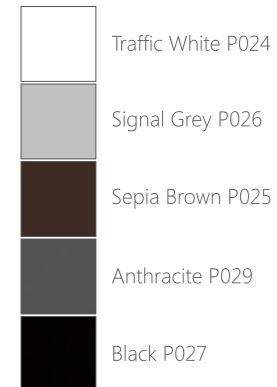

AIR is a collection that cannot fail to impress with its air flow and lightness. This effect is due to the distinctive polypropylene rope mesh and for this new material, we have developed our own unique style of weaving. Complemented by plush seat cushions and cozy back cushions, AIR invites you to relax and unwind. The powder-coated aluminum frame is available in two colours. The AIR collection consists of an armchair and a lounge chair set, 2-seater sofa, 3-seater sofa which fits well with our NEST coffee table. The AIR armchair can also be combined with the VISTA or AVALON table to great effect!

AIR LOUNGE SET (GESTELL: TRAFFIC WHITE, FLECHTUNG: CANVAS, KISSEN: CURRY) MIT NEST KAFFEETISCH, BEISTELLTISCH H42 UND BEISTELLTISCH H52 (GESTELL: TRAFFIC WHITE)
 AIR LOUNGE SET (BASE: TRAFFIC WHITE, WEAVE: CANVAS, CUSHION: CURRY) WITH NEST COFFEE TABLE, SIDE TABLE H42 AND H52
 (BASE COLOR: TRAFFIC WHITE)

AIR DINING & LOUNGE & SUN LOUNGER

AIR DINING & LOUNGE & SUN LOUNGER

FARBEN GESTELL /
BASE COLOURS

FARBEN ROPE-BESPANNUNG/
ROPE COLOURS

AIR ESSESSEL (GESTELLFARBE: TRAFFIC WHITE, ROPE: CANVAS, KISSEN: HAZELNUT) MIT IVY ESSTISCH
(GESTELL: TRAFFIC WHITE, TISCHPLATTE: SAND BEIGE)
AIR ARM CHAIR (BASE: TRAFFIC WHITE, ROPE: CANVAS, CUSHION: HAZELNUT) WITH IVY DINING TABLE
(BASE: TRAFFIC WHITE, TABLE TOP: SAND BEIGE)

Weitere Informationen zu unseren Kissenfarben finden Sie auf den Seiten 166 - 167.
More details on cushion colours on page 166 - 167.